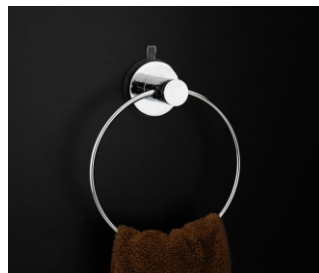

Luxury Line

Just Push To Lock

No Tools Required No Drilling

Export@dogofaucet.com

No Surface Damage No Screw Driving <http://www.dogofaucet.com>

Robe Hook
Item: DG-SFC1001
Material&Surface: SUS304 With Chrome

Soap Dish
Item: DG-SFC1002
Material&Surface: Plastic with Chrome

Towel Holder
Item: DG-SFC1005
Material&Surface:
*SUS304+Plastic with Chrome
Size: 180x80x200mm

Single Towel Bar
Item: DG-SFC1006
Material&Surface:
*SUS304+Plastic with Chrome
Size:480x80x80mm

Shower Head Holder Rail
Item: DG-SFC1009
Material&Surface:
*Plastic with Chrome + SUS304 Polishing
Size: 150x80x700mm

Shower Head Holder Rail & Soap Dish
Item: DG-SFC1010
Material&Surface:
*Plastic with Chrome + SUS304 Polishing
Size: 150x80x700mm